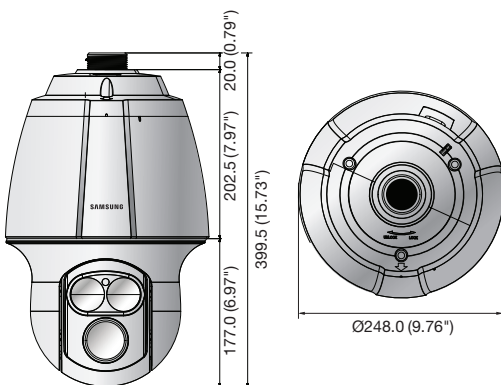

Dimensions

Unit : mm (inch)